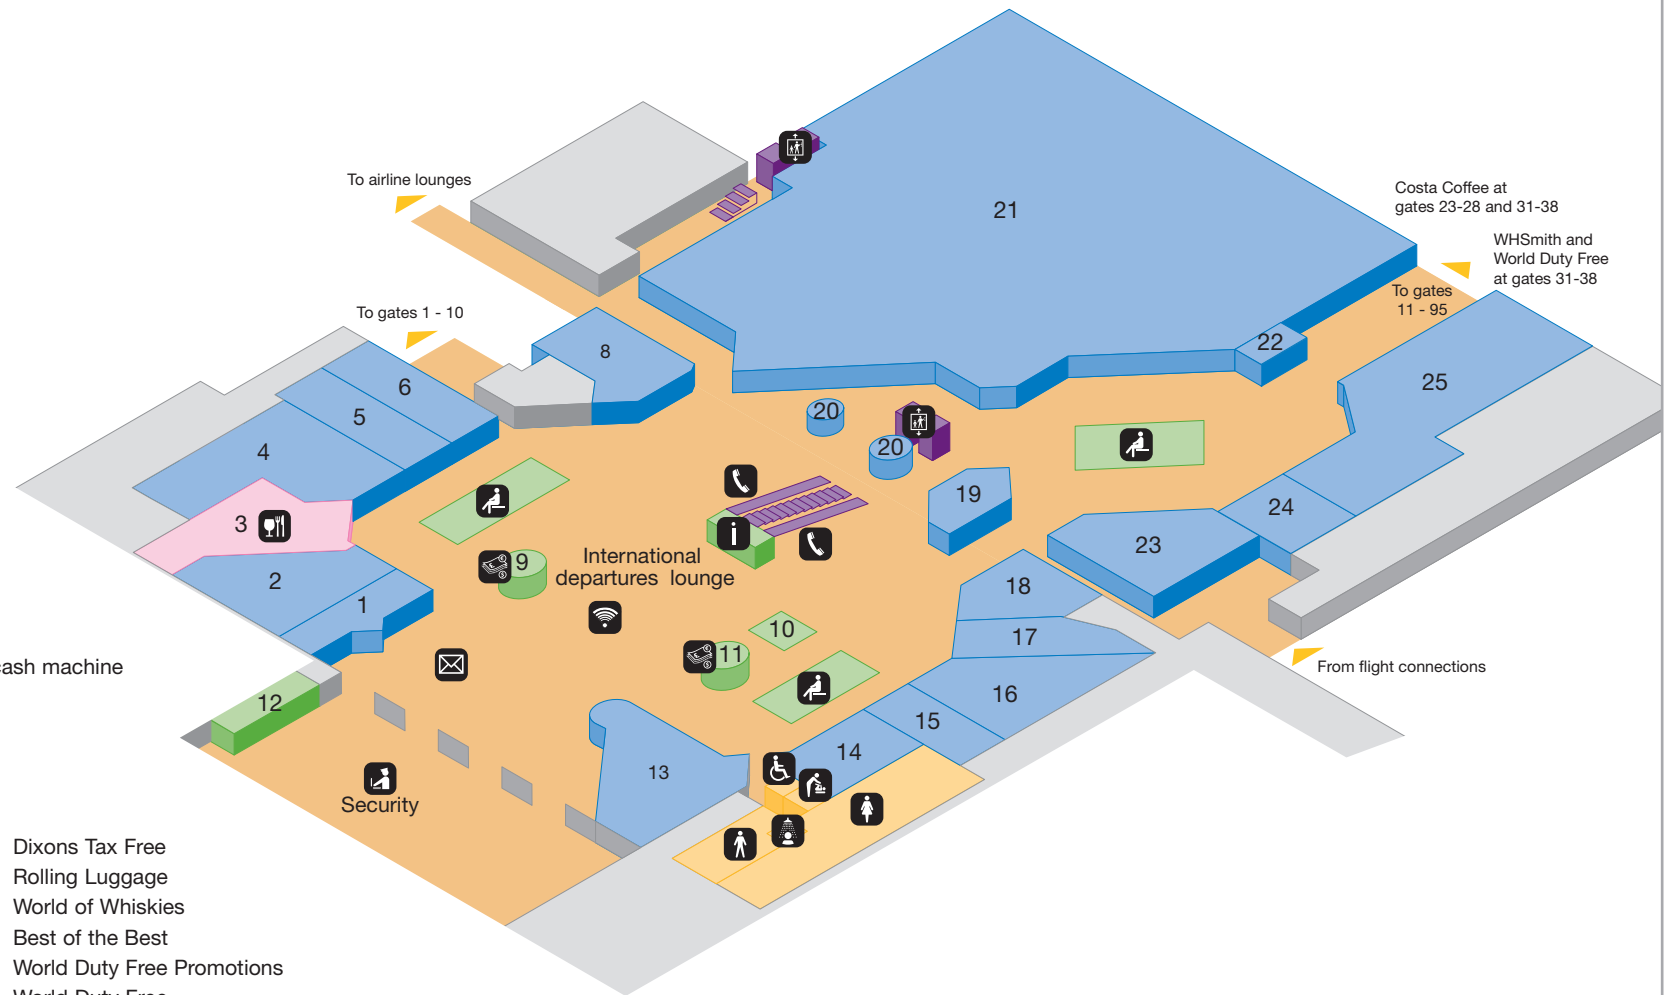

YOUR LONDON AIRPORT *Gatwick*

South Terminal - Check-in

- Public areas
- Passenger areas
- Lift

Amenities

- Accessible toilet
- Toilet men
- Toilet women

Services

- Buggy access
- Bureau de change
- Chapel and prayer room
- Check-in
- Lift
- Lost property
- Public telephone
- Smoking area
- Tour operator / airline ticket desks
- Wheel chair access
- 2 Moneycorp Bureau de Change
- 4 Oversized baggage
- 5 Special assistance desk & reserved seating
- 6 Self-service check-in
- 7 Special assistance help point
- 8 Travelex Bureau de Change
- 9 Cash machines
- 10 Photo booth
- 11 HM Customs
- 13 British Hotel Reservation Centre (BHRC)
- 15 Baggage repack and weigh zone

Amenities

- Accessible toilet
- Babycare
- Shower facilities
- Toilet men
- Toilet women

Services

- Bureau de change
- Chapel and prayer room
- Lift
- Postbox
- Public telephone
- Seating
- Wireless hotspot
- 3 Photo booths

Shops & Food and Drink

- Restaurant / Café
- 1 Caffè Nero
- 2 Boots

South Terminal - International departure lounge, lower level

- Public areas
- Passenger areas
- Lift

Amenities

- Accessible toilet
- Babycare
- Shower facilities
- Toilet men
- Toilet women

South Terminal - International departure lounge, upper level

- Public areas
- Passenger areas
- LIFT Lift

Amenities

- ♿ Accessible toilet
- ♂ Toilet men
- ♀ Toilet women
- 20 Airline lounge

Services

- 💳 Moneycorp Bureau de Change and cash machine
- ☎ Public telephone
- 🪑 Seating
- 📶 Wireless hotspot
- 7 Moneycorp Bureau de Change