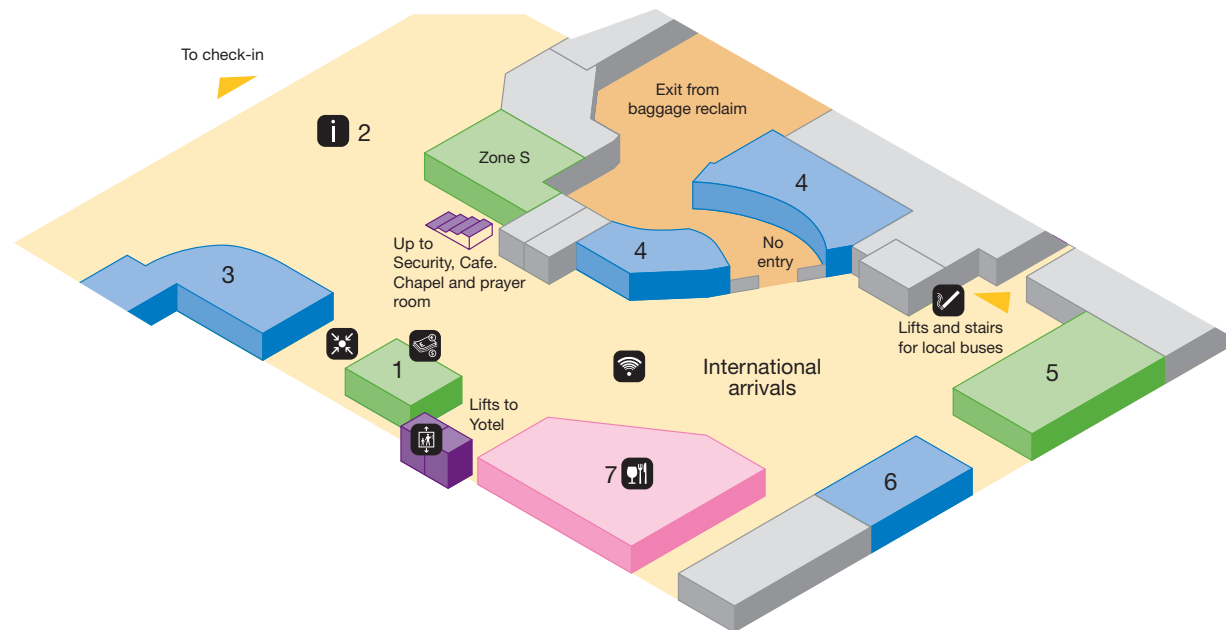

South Terminal - Arrivals

- Public areas
- Passenger areas
- LIFT Lift

Services

- Bureau de change Bureau de change
- Meeting point Meeting point
- Smoking area Smoking area
- Wireless hotspot Wireless hotspot
- 1 Travelex Bureau de Change and cash machine
- 2 UK Immigration Services phone
- 5 Onward Travel Centre – Trains, easyBus, National Express

Shops & Food and Drink

- Restaurant / Café Restaurant / Café
- 3 WHSmith
- 4 World Duty Free Arrivals Shop
- 6 Left baggage (and shop and drop)
- 7 Costa Coffee