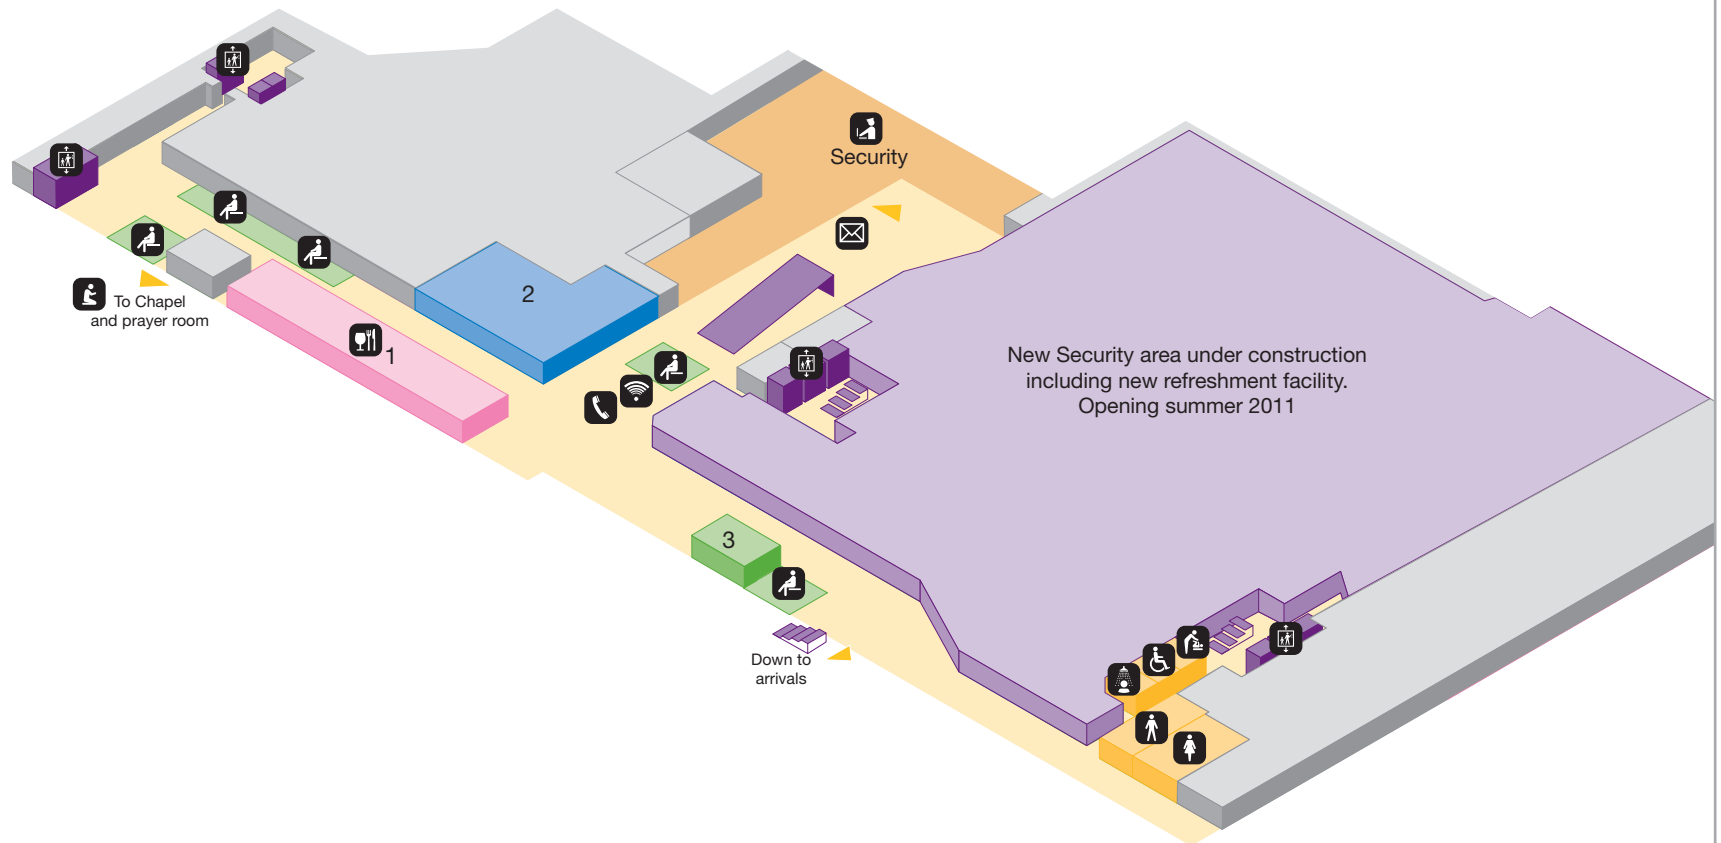

Amenities

- Accessible toilet
- Babycare
- Shower facilities
- Toilet men
- Toilet women

Services

- Bureau de change
- Chapel and prayer room
- Lift
- Postbox
- Public telephone
- Seating
- Wireless hotspot
- 3 Photo booths

Shops & Food and Drink

- Restaurant / Café
- 1 Caffè Nero
- 2 Boots

South Terminal - International departure lounge, lower level

- Public areas
- Passenger areas
- Lift

Amenities

- Accessible toilet
- Babycare
- Shower facilities
- Toilet men
- Toilet women

South Terminal - International departure lounge, upper level

- Public areas
- Passenger areas
- LIFT Lift

Amenities

- ♿ Accessible toilet
- ♂ Toilet men
- ♀ Toilet women
- 20 Airline lounge

Services

- 💳 Moneycorp Bureau de Change and cash machine
- ☎ Public telephone
- 🪑 Seating
- 📶 Wireless hotspot
- 7 Moneycorp Bureau de Change