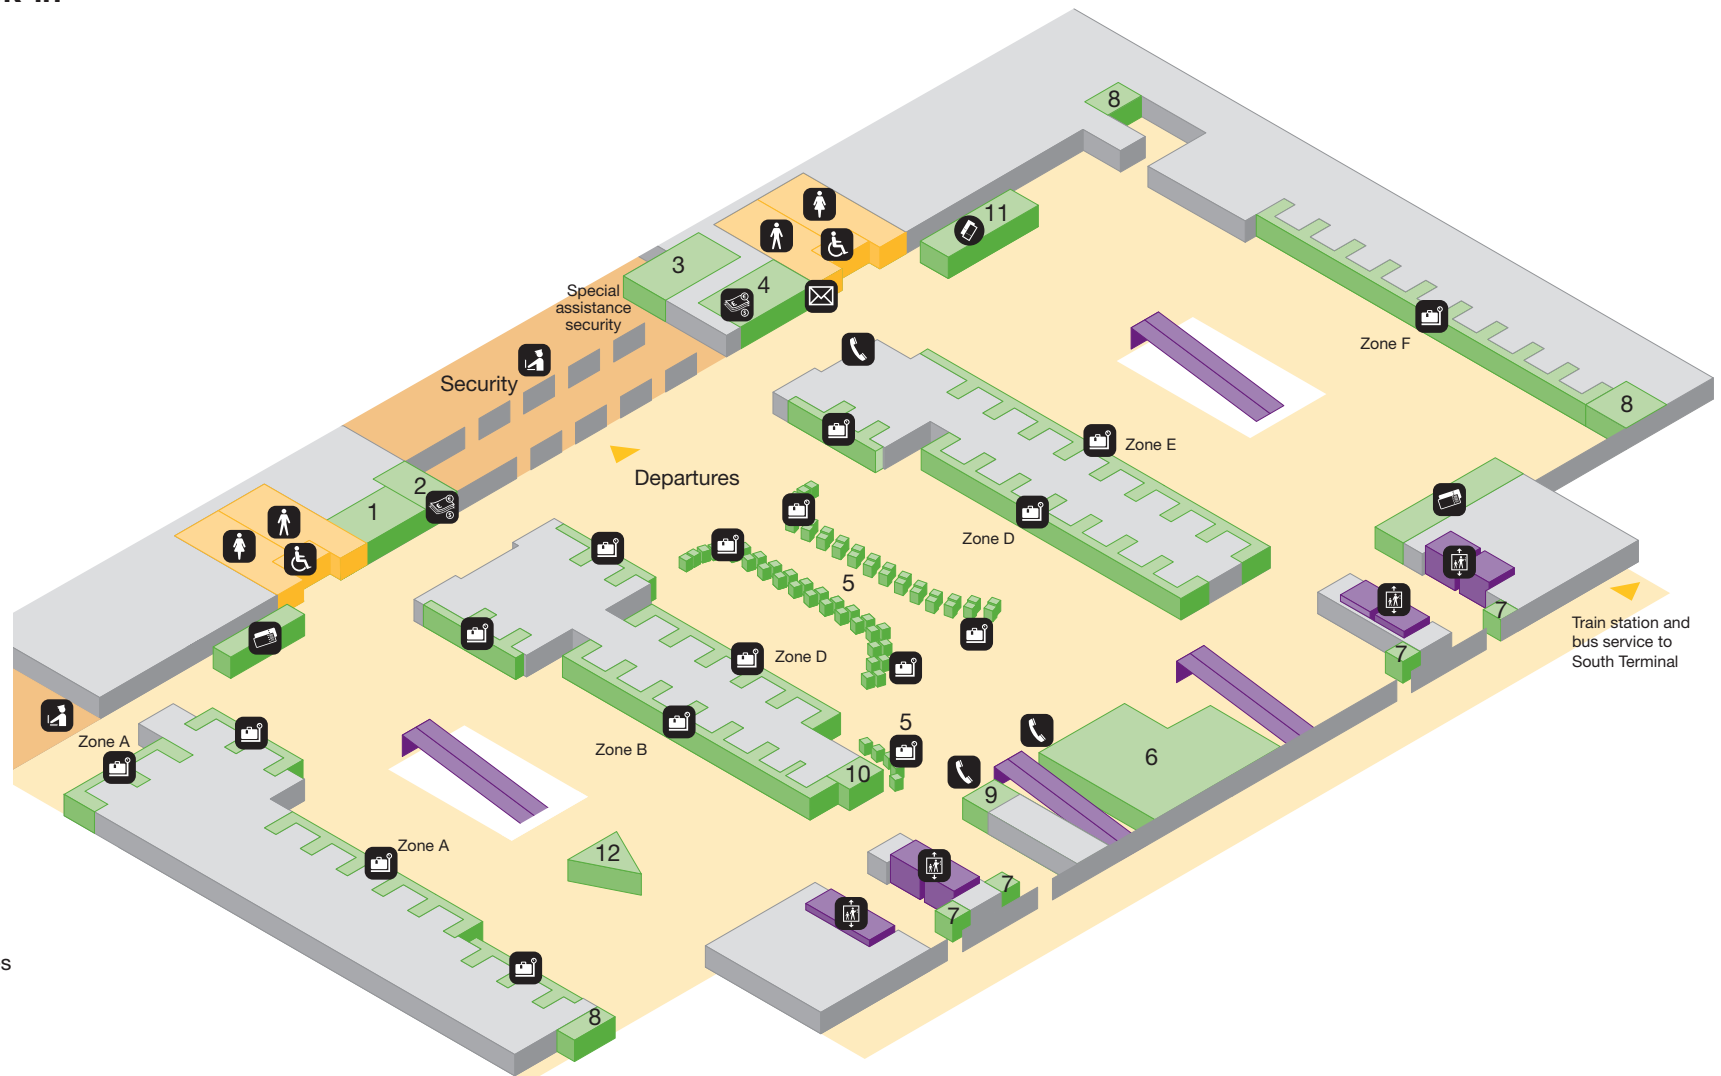

North Terminal - The Avenue

- Public areas
- Passenger areas
- Lift

Amenities

- Accessible toilet
- Babycare
- Toilet men
- Toilet women

Services

- Bureau de change
- Public telephone
- Seating
- Excess baggage
- E-mail post
- Spectrum Internet
- Cash machines
- 20 Moneycorp Bureau de Change
- 21 Special assistance help point

North Terminal - Arrivals

- Public areas
- Passenger areas
- Lift

Amenities

- Accessible toilet
- Babycare
- Toilet men
- Toilet women

Services

- Baggage reclaim
- Bureau de change
- Information
- Meeting point
- Public telephone
- Smoking area
- Wireless hotspot
- 1 HM Immigration information telephone
- 4 Special assistance help point
- 5 National Express waiting area
- 7 Cash machine
- 8 National Express tickets
- 10 British Hotel Reservation Centre (BHRC)
- 11 Travelex Bureau de Change
- 13 easyBus
- 14 Shopping collection
- 15 Emirates Limousine Services
- 16 BA Solo Flyers meeting point
- 17 Seating Area

Shops & Food and Drink

- Restaurant / Café
- 2 Costa Coffee
- 3 World Duty Free Arrivals Shop
- 6 WHSmith
- 9 Spectrum Internet
- 12 Gamegrid

North Terminal - Check-in

- Public areas
- Passenger areas
- Lift

YOUR LONDON AIRPORT *Gatwick*

North Terminal - International departure lounge, upper level

- Public areas
- Passenger areas
- Lift

Amenities

- Accessible toilet
- Babycare
- Toilet men
- Toilet women

Services