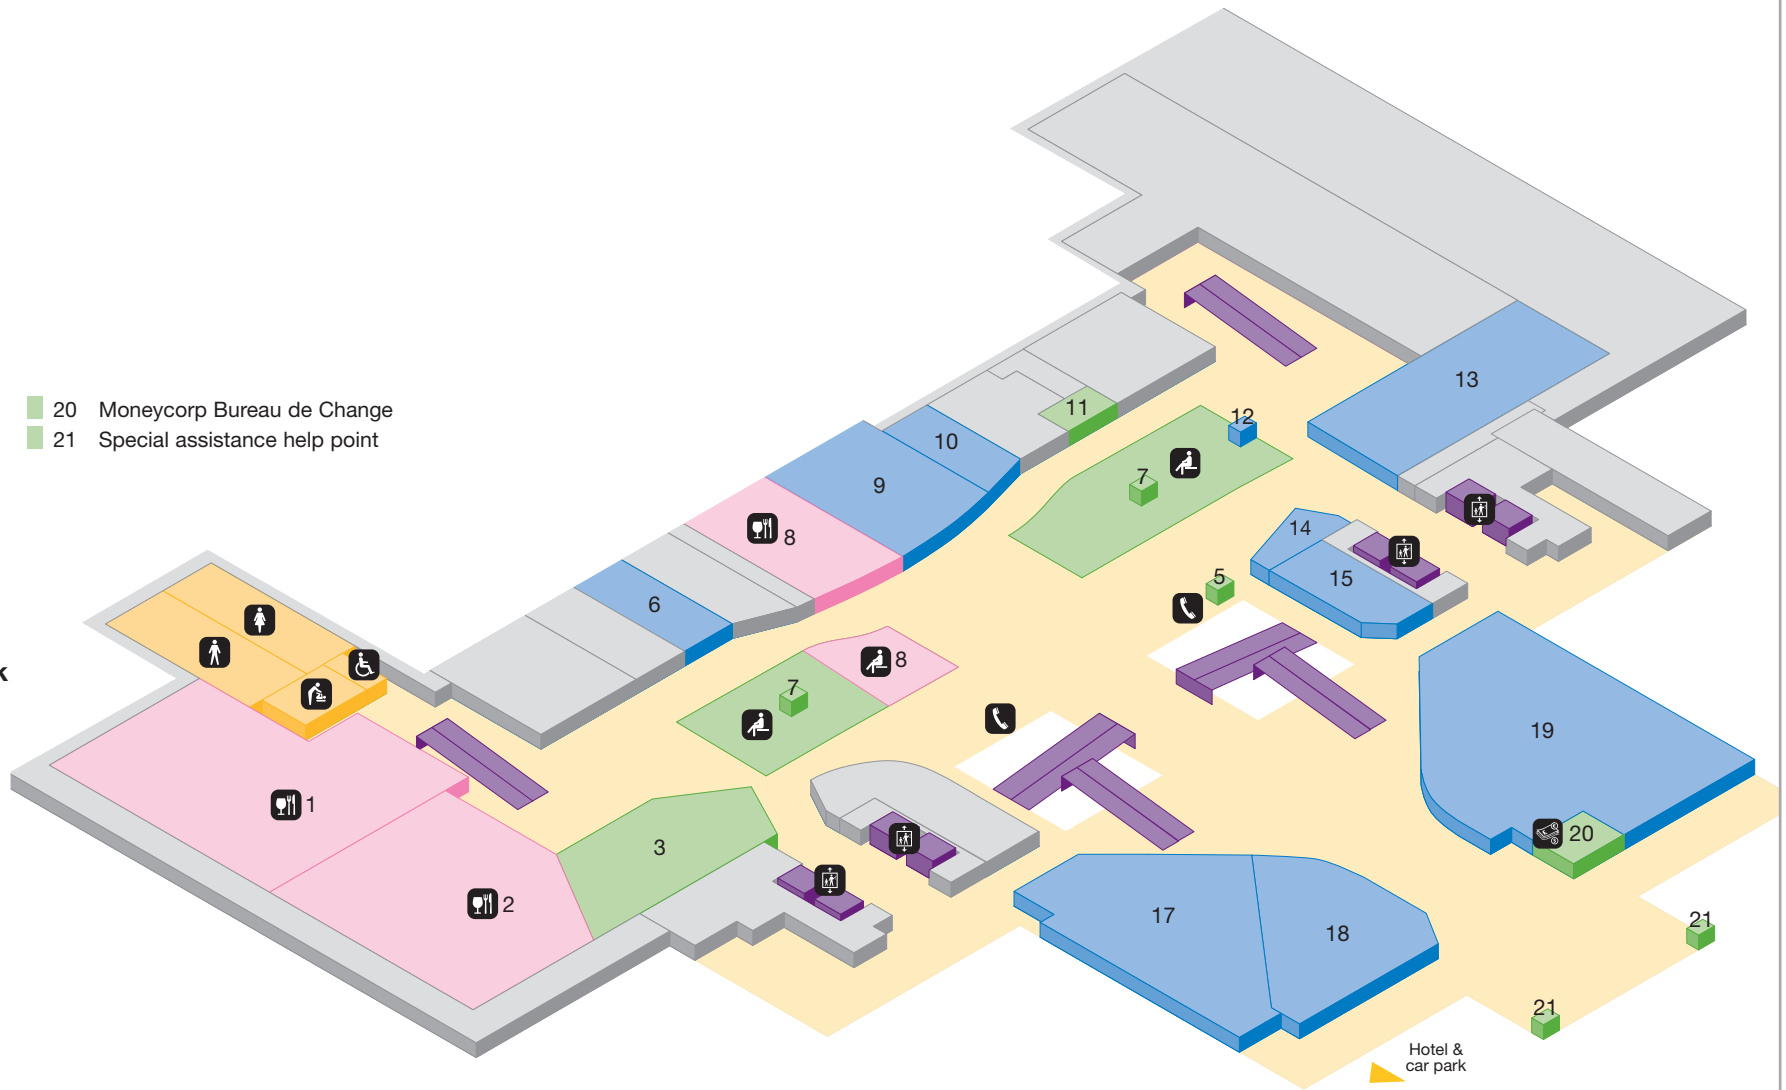

Shops & Food and Drink

- | | | |
|--|-------------------------------|--|
| | Bar / Pub | 13 Hugo Boss |
| | Restaurant / Café | 14 Mango |
| 1 | WHSmith | 15 Shoe Studio |
| 2 | Boots | 17 Ray-Ban |
| 3 | Best of the Best | 18 Next |
| 4 | Dixons Travel | 21 World Duty Free |
| 5 | Jo Malone | 22 World of Whiskies |
| 6 | The Watch and Jewellery Store | 23 Sunglass Hut |
| 7 | Rosetta Stone | 24 Ted Baker |
| 8 | World Duty Free | 25 Tie Rack |
| 9 | Harrods | 26 Rolling Luggage |
| 10 | Hamleys | 30 Dixons Travel |
| 12 | Seafood Bar | 32 Fat Face |
| | | 33 Rituals |
| | | 34 Accessorize |
| | | 35 Lacoste |
| | | 36 Game Grid |
| | | 37 Red Lion |
| | | 38 Glorious Britain |
| | | 39 WHSmith |
| | | 40 HMV |
| | | 41 WHSmith Books |
| | | 42 JD |

North Terminal - The Avenue

- Public areas
- Passenger areas
- Lift

Amenities

- Accessible toilet
- Babycare
- Toilet men
- Toilet women

Services

- Bureau de change
- Public telephone
- Seating
- Excess baggage
- E-mail post
- Spectrum Internet
- Cash machines
- 20 Moneycorp Bureau de Change
- 21 Special assistance help point

North Terminal - Arrivals

- Public areas
- Passenger areas
- Lift

Amenities

- Accessible toilet
- Babycare
- Toilet men
- Toilet women

Services

- Baggage reclaim
- Bureau de change
- Information
- Meeting point
- Public telephone
- Smoking area
- Wireless hotspot
- 1 HM Immigration information telephone
- 4 Special assistance help point
- 5 National Express waiting area
- 7 Cash machine
- 8 National Express tickets
- 10 British Hotel Reservation Centre (BHRC)
- 11 Travelex Bureau de Change
- 13 easyBus
- 14 Shopping collection
- 15 Emirates Limousine Services
- 16 BA Solo Flyers meeting point
- 17 Seating Area

YOUR LONDON AIRPORT *Gatwick*

North Terminal - International departure lounge, upper level

- Public areas
- Passenger areas
- Lift

Amenities

- Accessible toilet
- Babycare
- Toilet men
- Toilet women

Services